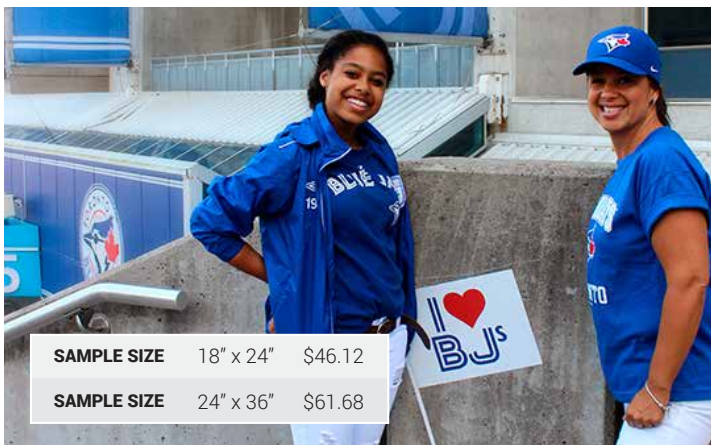

Outdoor Wall Decals

SAMPLE SIZE	18" x 24"	$46.12
SAMPLE SIZE	24" x 36"	$61.68

IDEAL FOR	• Any exterior wall surface including concrete, brick, tile, stone or wood • Outdoor signage and decor that needs greater wall malleability to outdoor circumstances
APPLY ON	• Concrete or marble • Stone • Brick • Tile • Wood
NOT RECOMMENDED FOR	• Rough Outdoor Street Surfaces
MATERIAL	Durable white vinyl (matte linen-like texture)
THICKNESS	9 mil
LONGEVITY	6-12 months
SUN & WATER RESISTANT	✓