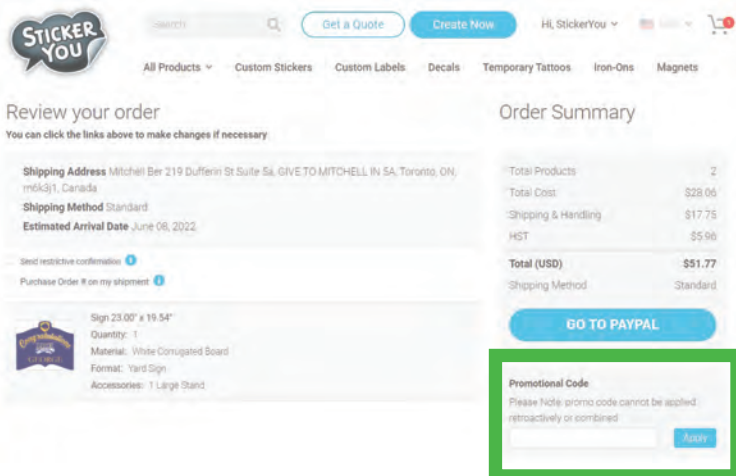

Once you like the position click 'Apply' or 'X'

Double check that the name is centered.

All ready to check out? Save to Cart!

Review your order and consider adding a stand.

Add your shipping address

Add the promo code: LPCI18

Review your order and Finalize.