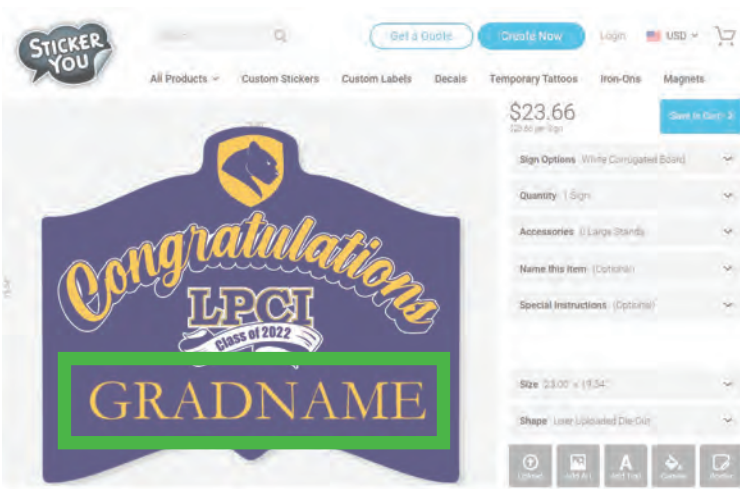

Don't forget to login

Select the template to start

Click on the 'GRADNAME' to edit

Change the name (all CAPS). Then click 'Apply'

The name may not be centered after editing. Drag it into place to correct it.

Once you like the position click 'Apply' or 'X'

Double check that the name is centered.

All ready to check out? Save to Cart!

Review your order and consider adding a stand.

Add your shipping address

Add the promo code: LPCI18