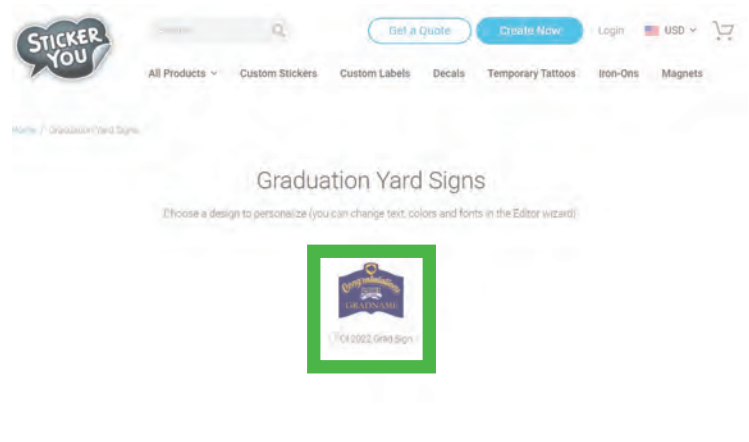

Don't forget to login

Select the template to start

Click on the 'GRADNAME' to edit

Change the name (all CAPS). Then click 'Apply'

The name may not be centered after editing. Drag it into place to correct it.

Once you like the position click 'Apply' or 'X'

Double check that the name is centered.

All ready to check out? Save to Cart!

Review your order and consider adding a stand.

Add your shipping address

Add the promo code: LPCI18