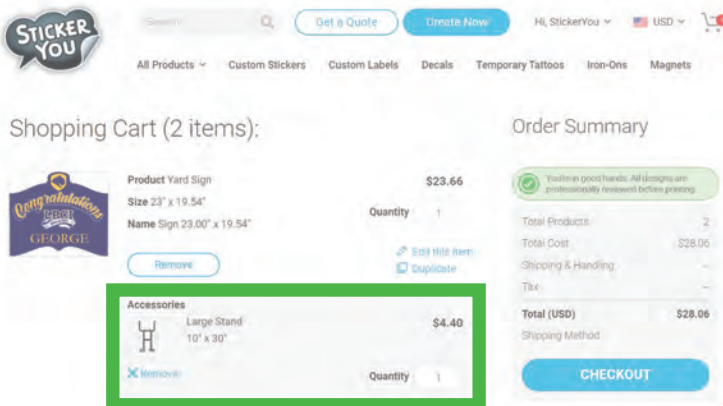

Once you like the position click 'Apply' or 'X'

Double check that the name is centered.

All ready to check out? Save to Cart!

Review your order and consider adding a stand.

Add your shipping address

Add the promo code: LPCI18

Review your order and Finalize.