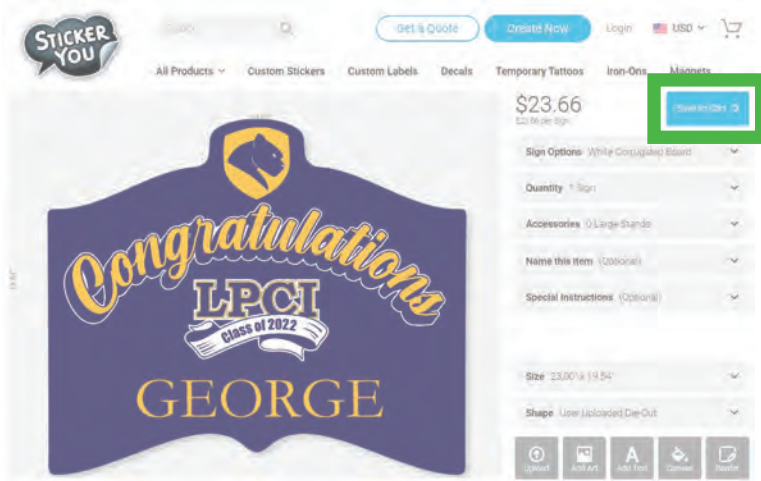

Don't forget to login

Select the template to start

Click on the 'GRADNAME' to edit

Change the name (all CAPS). Then click 'Apply'

The name may not be centered after editing. Drag it into place to correct it.

Once you like the position click 'Apply' or 'X'

Double check that the name is centered.

All ready to check out? Save to Cart!

Review your order and consider adding a stand.

Add your shipping address

Add the promo code: LPCI18