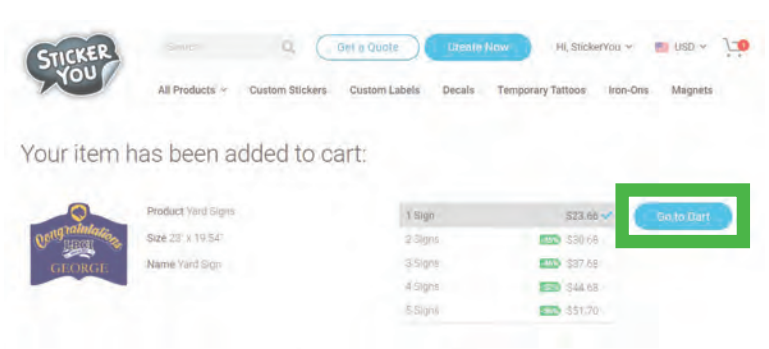

Don't forget to login

Select the template to start

Click on the 'GRADNAME' to edit

Change the name (all CAPS). Then click 'Apply'

The name may not be centered after editing. Drag it into place to correct it.

Once you like the position click 'Apply' or 'X'

Double check that the name is centered.

All ready to check out? Save to Cart!

Review your order and consider adding a stand.

Add your shipping address

Add the promo code: LPCI18