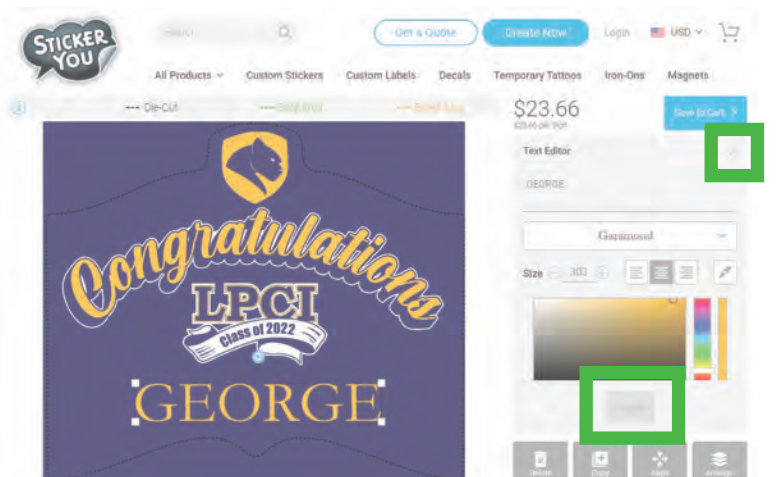

Don't forget to login

Select the template to start

Click on the 'GRADNAME' to edit

Change the name (all CAPS). Then click 'Apply'

The name may not be centered after editing. Drag it into place to correct it.

Once you like the position click 'Apply' or 'X'

Double check that the name is centered.

All ready to check out? Save to Cart!

Review your order and consider adding a stand.

Add your shipping address

Add the promo code: LPCI18