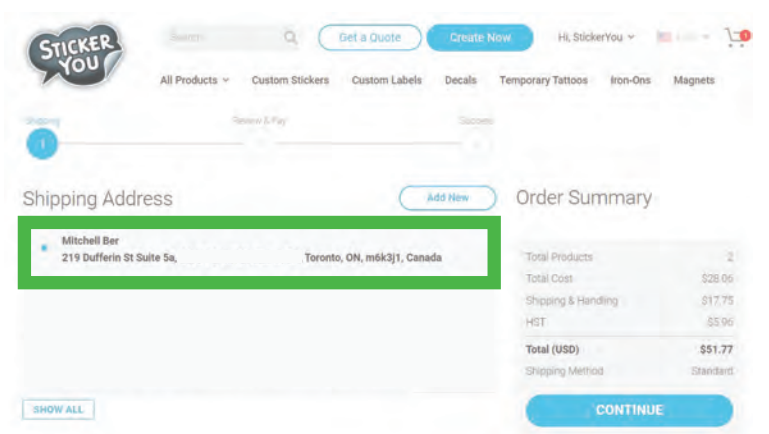

Once you like the position click 'Apply' or 'X'

Double check that the name is centered.

All ready to check out? Save to Cart!

Review your order and consider adding a stand.

Add your shipping address

Add the promo code: LPCI18

Review your order and Finalize.