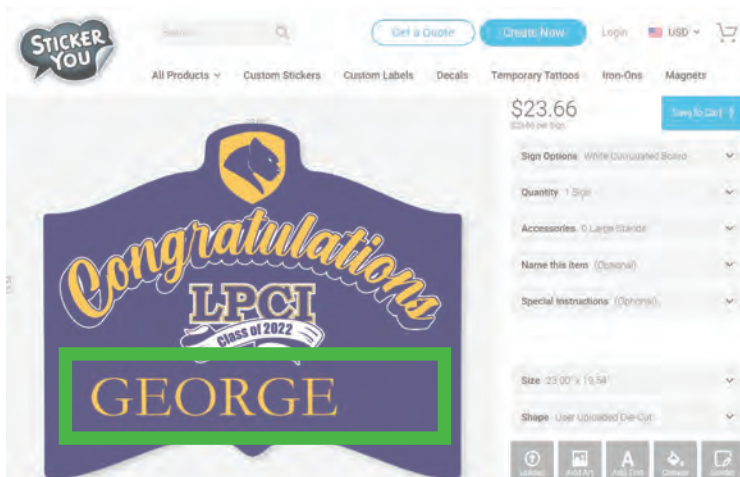

Don't forget to login

Select the template to start

Click on the 'GRADNAME' to edit

Change the name (all CAPS). Then click 'Apply'

The name may not be centered after editing. Drag it into place to correct it.

Once you like the position click 'Apply' or 'X'

Double check that the name is centered.

All ready to check out? Save to Cart!

Review your order and consider adding a stand.

Add your shipping address

Add the promo code: LPCI18