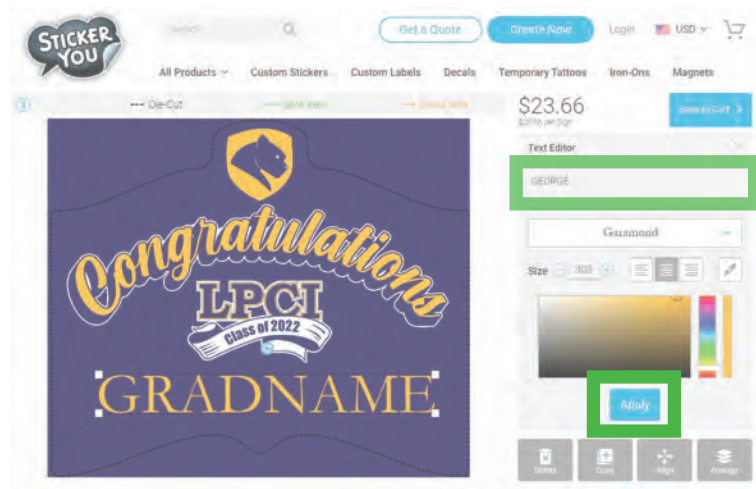

Don't forget to login

Select the template to start

Click on the 'GRADNAME' to edit

Change the name (all CAPS). Then click 'Apply'

The name may not be centered after editing. Drag it into place to correct it.

Once you like the position click 'Apply' or 'X'

Double check that the name is centered.

All ready to check out? Save to Cart!

Review your order and consider adding a stand.

Add your shipping address

Add the promo code: LPCI18